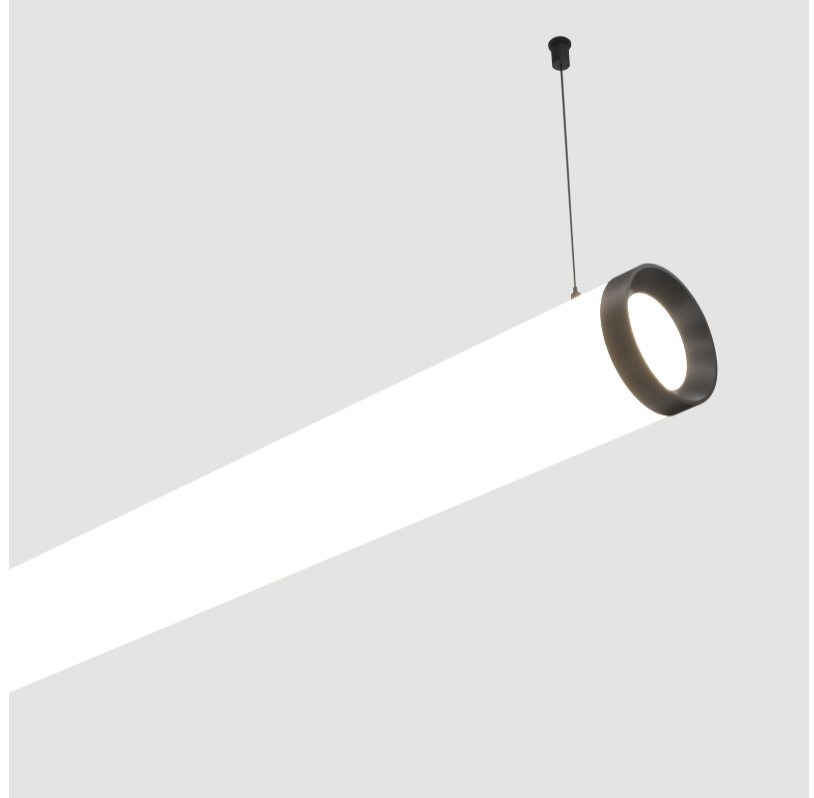

GENERAL

Series: Bunga Plus
Brand: Prolicht
Division: Architectural
Mounting Type: Suspension
Mounting Location: Ceiling
Subcategory: Profile

PHYSICAL

Shape: Cylinder
Length (mm): 2058
Length (in): 81
Width (mm): 115
Width (in): 4 1/2
Height (mm): 115
Height (in): 4 1/2
Max. Overall Height (mm): 2115
Max. Overall Height (in): 83 1/4
Light Distribution: Omnidirectional
Weight (kg): 6.492
Weight (lbs): 14.312
Diffuser: [PMMA - Opal](#)
Fixture Finish: [SSR / BKV / CWI / CRY / HAB / UFT / ITA / RUA / FTG / MYG / LOD / PUS / FRO / FUP / KIA / POP / BLS / SPG / MEY / GOH / GUM / CHC / COM / ABZ / JAG / OBR / MOS / ROR](#)
Fixture Material: Aluminum
Cable Details: [2000mm or 4000mm Transparent Cable](#)
Upon Request: Cable colour - White / Black / Orange / Red

ELECTRICAL

Lamp Type: LED (Zhaga Standard)
Input Wattage (W): 35
Total Output Wattage (W): 28 / 22.8 (3500K)
Dimming: [Non-Dimming / Phase Dimming (120Vac only) / 0-10V Dimming](#)
Driver Included: Yes
Driver Location: Integrated
Driver Type: Constant Current - 120 / 277Vac
Driver Class: Class 2
Input Voltage (V): 120 - 277
Constant Current (MA): 350 / 500 (3500K)

LED

Color Temperature (°K): [3000 / 3500 / 4000](#)
Max. Delivered Lumen (lm): 3870 / 4008 / 4090
CRI: >80 CRI
Lamp Life (hrs): 50000

OPTICAL

RATINGS AND CERTIFICATIONS

Certified By: Certified for North American Standards
IP rating: IP20