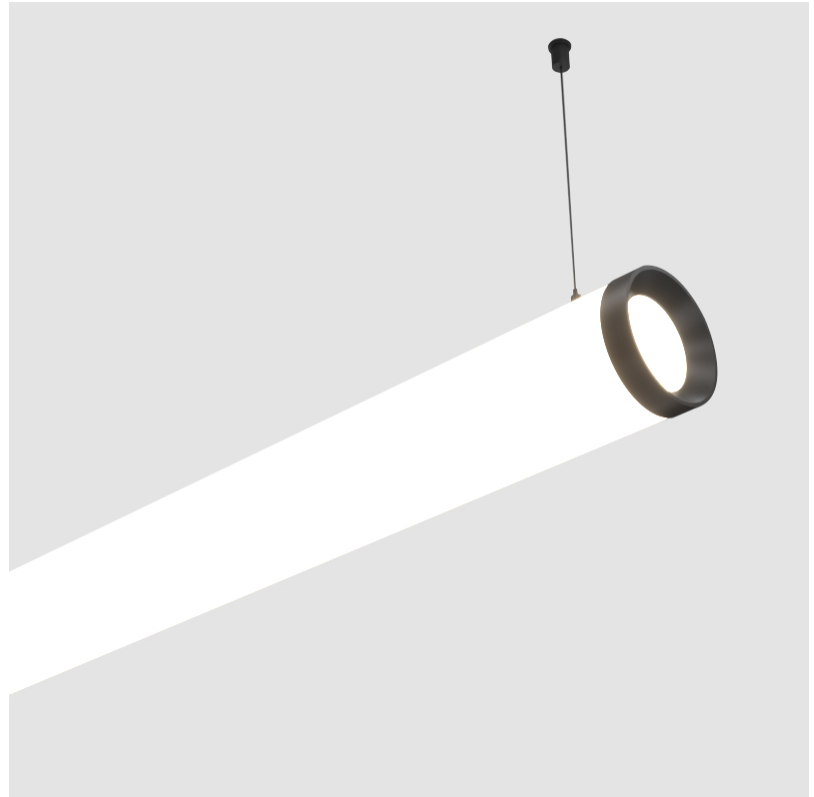

GENERAL

Series: Bunga Plus
Brand: Prolicht
Division: Architectural
Mounting Type: Suspension
Mounting Location: Ceiling
Subcategory: Profile

PHYSICAL

Shape: Cylinder
Length (mm): 1778
Length (in): 70
Width (mm): 115
Width (in): 4 1/2
Height (mm): 115
Height (in): 4 1/2
Max. Overall Height (mm): 2115
Max. Overall Height (in): 83 1/4
Light Distribution: Omnidirectional
Weight (kg): 5.763
Weight (lbs): 12.705
Diffuser: PMMA - Opal
Fixture Finish: SSR / BKV / CWI / CRY / HAB / UFT / ITA / RUA / FTG / MYG / LOD / PUS / FRO / FUP / KIA / POP / BLS / SPG / MEY / GOH / GUM / CHC / COM / ABZ / JAG / OBR / MOS / ROR
Fixture Material: Aluminum
Cable Details: 2000mm or 4000mm Transparent Cable
Upon Request: Cable colour - White / Black / Orange / Red

ELECTRICAL

Lamp Type: LED (Zhaga Standard)
Input Wattage (W): 30
Total Output Wattage (W): 24 / 19.2 (3500K)
Dimming: Non-Dimming / Phase Dimming (120Vac only) / 0-10V Dimming
Driver Included: Yes
Driver Location: Integrated
Driver Type: Constant Current - 120 / 277Vac
Driver Class: Class 2
Input Voltage (V): 120 - 277
Constant Current (MA): 350 / 400 (3500K)

LED

Color Temperature (°K): 3000 / 3500 / 4000
Max. Delivered Lumen (lm): 3320 / 3440 / 3510
CRI: >80 CRI
Lamp Life (hrs): 50000

OPTICAL

RATINGS AND CERTIFICATIONS

Certified By: Certified for North American Standards
IP rating: IP20