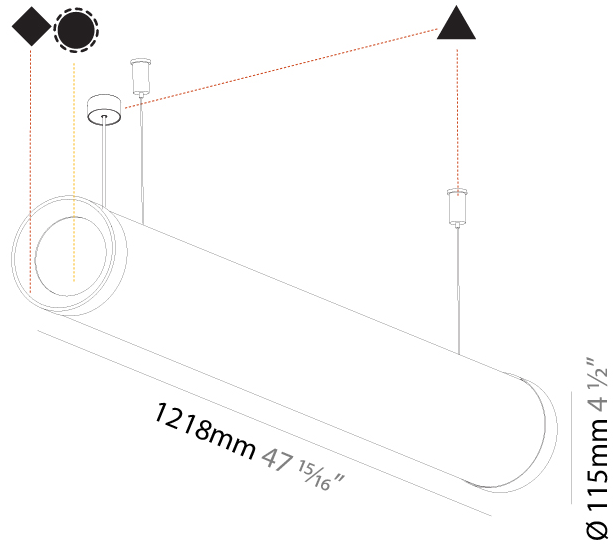

GENERAL

Series: Bunga Plus
Brand: Prolicht
Division: Architectural
Mounting Type: Suspension
Mounting Location: Ceiling
Subcategory: Profile

PHYSICAL

Shape: Cylinder
Length (mm): 1218
Length (in): 47 ¹⁵/₁₆
Width (mm): 115
Width (in): 4 ¹/₂
Height (mm): 115
Height (in): 4 ¹/₂
Max. Overall Height (mm): 2115
Max. Overall Height (in): 83 ¹/₄
Light Distribution: Omnidirectional
Weight (kg): 4.309
Weight (lbs): 9.499
Diffuser: PMMA - Opal
Fixture Finish: SSR / BKV / CWI / CRY / HAB / UFT / ITA / RUA / FTG / MYG / LOD / PUS / FRO / FUP / KIA / POP / BLS / SPG / MEY / GOH / GUM / CHC / COM / ABZ / JAG / OBR / MOS / ROR
Fixture Material: Aluminum
Cable Details: 2000mm or 6000mm Transparent Cable
Upon Request: Cable colour - White / Black / Orange / Red

ELECTRICAL

Lamp Type: LED (Zhaga Standard)
Input Wattage (W): 20
Total Output Wattage (W): 16 / 12.8 (3500K)
Dimming: Non-Dimming / Phase Dimming (120Vac only) / 0-10V Dimming
Driver Included: Yes
Driver Location: Integrated
Driver Type: Constant Current - 120 / 277Vac
Driver Class: Class 2
Input Voltage (V): 120 - 277
Constant Current (MA): 350 / 400 (3500K)

LED

Color Temperature (*K): 3000 / 3500 / 4000
Max. Delivered Lumen (lm): 2210 / 2293 / 2340
CRI: >80 CRI
Lamp Life (hrs): 50000

OPTICAL

RATINGS AND CERTIFICATIONS

Certified By: Certified for North American Standards
IP rating: IP20