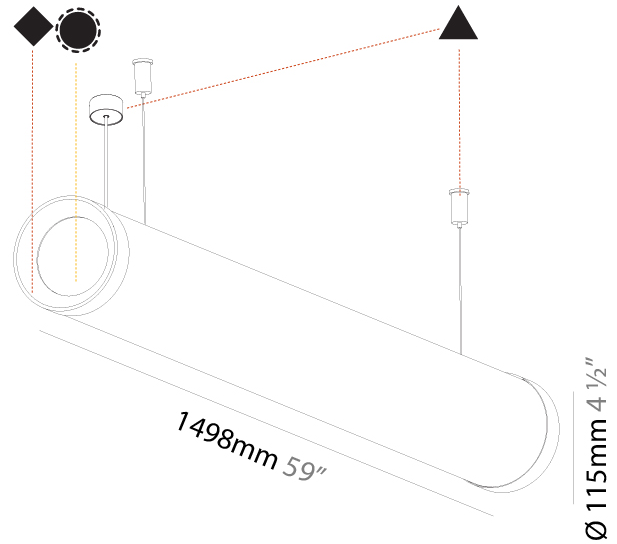

GENERAL

Series: Bunga Plus
Brand: Prolicht
Division: Architectural
Mounting Type: Suspension
Mounting Location: Ceiling
Subcategory: Profile

PHYSICAL

Shape: Cylinder
Length (mm): 1498
Length (in): 59
Width (mm): 115
Width (in): 4 1/2
Height (mm): 115
Height (in): 4 1/2
Max. Overall Height (mm): 2115
Max. Overall Height (in): 83 1/4
Light Distribution: Omnidirectional
Weight (kg): 5.038
Weight (lbs): 11.106
Diffuser: PMMA - Opal
Fixture Finish: SSR / BKV / CWI / CRY / HAB / UFT / ITA / RUA / FTG / MYG / LOD / PUS / FRO / FUP / KIA / POP / BLS / SPG / MEY / GOH / GUM / CHC / COM / ABZ / JAG / OBR / MOS / ROR
Fixture Material: Aluminum
Cable Details: 2000mm or 4000mm Transparent Cable
Upon Request: Cable colour - White / Black / Orange / Red

ELECTRICAL

Lamp Type: LED (Zhaga Standard)
Input Wattage (W): 25
Total Output Wattage (W): 20 / 16 (3500K)
Dimming: Non-Dimming / Phase Dimming (120Vac only) / 0-10V Dimming
Driver Included: Yes
Driver Location: Integrated
Driver Type: Constant Current - 120 / 277Vac
Driver Class: Class 2
Input Voltage (V): 120 - 277
Constant Current (MA): 350 / 500 (3500K)

LED

Color Temperature (°K): 3000 / 3500 / 4000
Max. Delivered Lumen (lm): 2770 / 2862 / 2920
CRI: >80 CRI
Lamp Life (hrs): 50000

OPTICAL

RATINGS AND CERTIFICATIONS

Certified By: Certified for North American Standards
IP rating: IP20