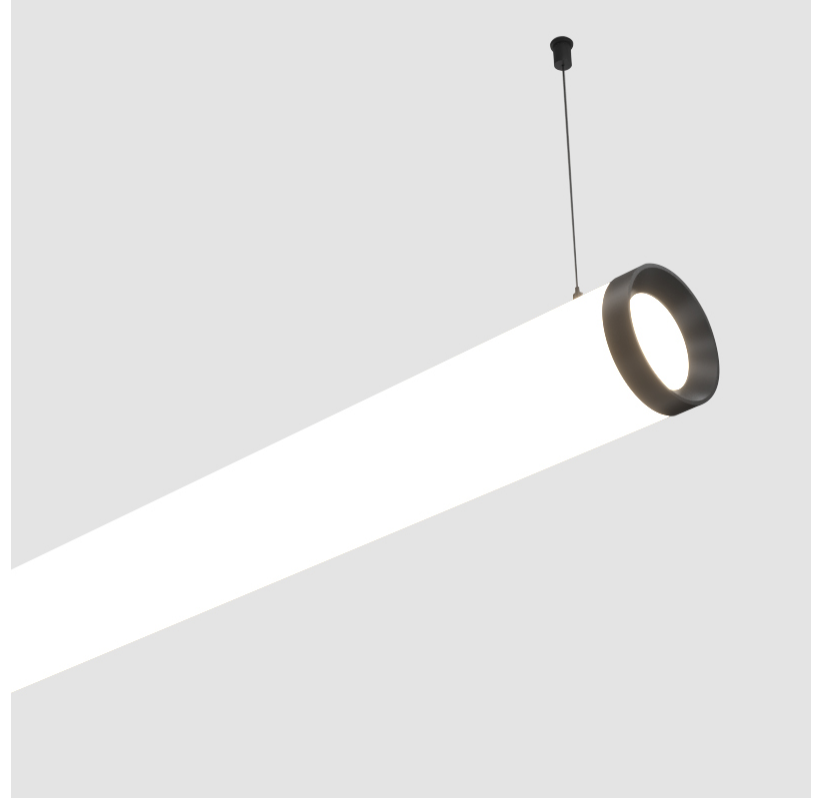

GENERAL

Series: Bunga Plus
Brand: Prolicht
Division: Architectural
Mounting Type: Suspension
Mounting Location: Ceiling
Subcategory: Profile

PHYSICAL

Shape: Cylinder
Length (mm): 1498
Length (in): 59
Width (mm): 115
Width (in): 4 1/2
Height (mm): 115
Height (in): 4 1/2
Max. Overall Height (mm): 2115
Max. Overall Height (in): 83 1/4
Light Distribution: Omnidirectional
Weight (kg): 5.038
Weight (lbs): 11.106
Diffuser: PMMA - Opal
Fixture Finish: SSR / BKV / CWI / CRY / HAB / UFT / ITA / RUA / FTG / MYG / LOD / PUS / FRO / FUP / KIA / POP / BLS / SPG / MEY / GOH / GUM / CHC / COM / ABZ / JAG / OBR / MOS / ROR
Fixture Material: Aluminum
Cable Details: 2000mm or 4000mm Transparent Cable
Upon Request: Cable colour - White / Black / Orange / Red

ELECTRICAL

Lamp Type: LED (Zhaga Standard)
Input Wattage (W): 25
Total Output Wattage (W): 20 / 16 (3500K)
Dimming: Non-Dimming / Phase Dimming (120Vac only) / 0-10V Dimming
Driver Included: Yes
Driver Location: Integrated
Driver Type: Constant Current - 120 / 277Vac
Driver Class: Class 2
Input Voltage (V): 120 - 277
Constant Current (MA): 350 / 500 (3500K)

LED

Color Temperature (°K): 3000 / 3500 / 4000
Max. Delivered Lumen (lm): 2770 / 2862 / 2920
CRI: >80 CRI
Lamp Life (hrs): 50000

OPTICAL

RATINGS AND CERTIFICATIONS

Certified By: Certified for North American Standards
IP rating: IP20