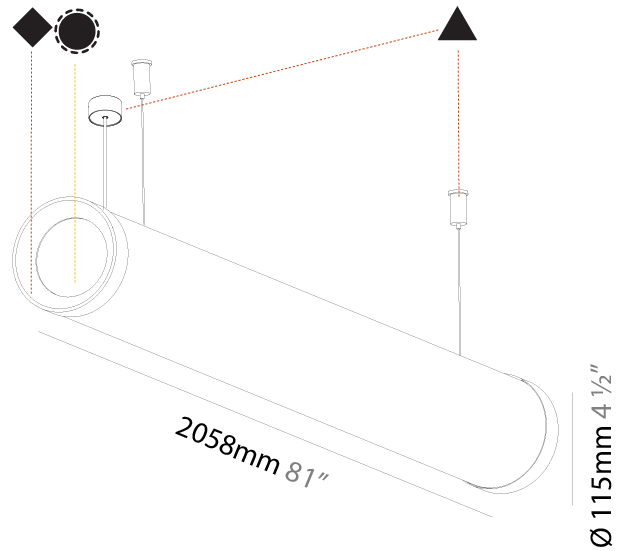

GENERAL

Series: Bunga Plus
Brand: Prolicht
Division: Architectural
Mounting Type: Suspension
Mounting Location: Ceiling
Subcategory: Profile

PHYSICAL

Shape: Cylinder
Length (mm): 2058
Length (in): 81
Width (mm): 115
Width (in): 4 1/2
Height (mm): 115
Height (in): 4 1/2
Max. Overall Height (mm): 2115
Max. Overall Height (in): 83 1/4
Light Distribution: Omnidirectional
Weight (kg): 6.492
Weight (lbs): 14.312
Diffuser: [PMMA - Opal](#)
Fixture Finish: [SSR / BKV / CWI / CRY / HAB / UFT / ITA / RUA / FTG / MYG / LOD / PUS / FRO / FUP / KIA / POP / BLS / SPG / MEY / GOH / GUM / CHC / COM / ABZ / JAG / OBR / MOS / ROR](#)
Fixture Material: Aluminum
Cable Details: [2000mm or 4000mm Transparent Cable](#)
Upon Request: Cable colour - White / Black / Orange / Red

ELECTRICAL

Lamp Type: LED (Zhaga Standard)
Input Wattage (W): 35
Total Output Wattage (W): 28 / 22.8 (3500K)
Dimming: [Non-Dimming / Phase Dimming (120Vac only) / 0-10V Dimming](#)
Driver Included: Yes
Driver Location: Integrated
Driver Type: Constant Current - 120 / 277Vac
Driver Class: Class 2
Input Voltage (V): 120 - 277
Constant Current (MA): 350 / 500 (3500K)

LED

Color Temperature (°K): [3000 / 3500 / 4000](#)
Max. Delivered Lumen (lm): 3870 / 4008 / 4090
CRI: >80 CRI
Lamp Life (hrs): 50000

OPTICAL

RATINGS AND CERTIFICATIONS

Certified By: Certified for North American Standards
IP rating: IP20