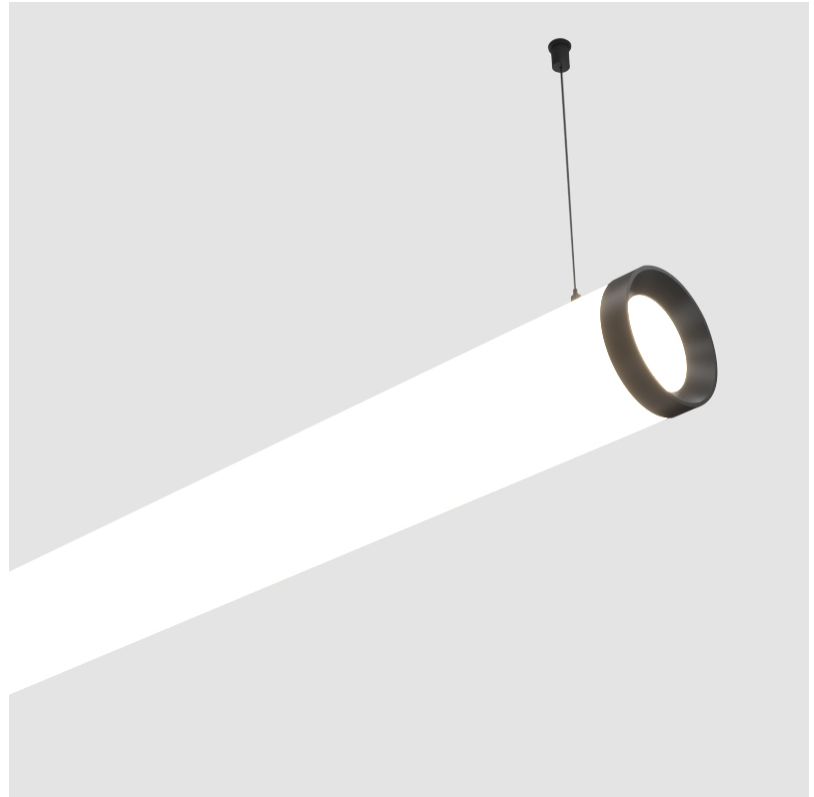

GENERAL

Series: Bunga Plus
Brand: Prolicht
Division: Architectural
Mounting Type: Suspension
Mounting Location: Ceiling
Subcategory: Profile

PHYSICAL

Shape: Cylinder
Length (mm): 1218
Length (in): 47 ¹⁵/₁₆
Width (mm): 115
Width (in): 4 ¹/₂
Height (mm): 115
Height (in): 4 ¹/₂
Max. Overall Height (mm): 2115
Max. Overall Height (in): 83 ¹/₄
Light Distribution: Omnidirectional
Weight (kg): 4.309
Weight (lbs): 9.499
Diffuser: PMMA - Opal
Fixture Finish: SSR / BKV / CWI / CRY / HAB / UFT / ITA / RUA / FTG / MYG / LOD / PUS / FRO / FUP / KIA / POP / BLS / SPG / MEY / GOH / GUM / CHC / COM / ABZ / JAG / OBR / MOS / ROR
Fixture Material: Aluminum
Cable Details: 2000mm or 6000mm Transparent Cable
Upon Request: Cable colour - White / Black / Orange / Red

ELECTRICAL

Lamp Type: LED (Zhaga Standard)
Input Wattage (W): 20
Total Output Wattage (W): 16 / 12.8 (3500K)
Dimming: Non-Dimming / Phase Dimming (120Vac only) / 0-10V Dimming
Driver Included: Yes
Driver Location: Integrated
Driver Type: Constant Current - 120 / 277Vac
Driver Class: Class 2
Input Voltage (V): 120 - 277
Constant Current (MA): 350 / 400 (3500K)

LED

Color Temperature (*K): 3000 / 3500 / 4000
Max. Delivered Lumen (lm): 2210 / 2293 / 2340
CRI: >80 CRI
Lamp Life (hrs): 50000

OPTICAL

RATINGS AND CERTIFICATIONS

Certified By: Certified for North American Standards
IP rating: IP20